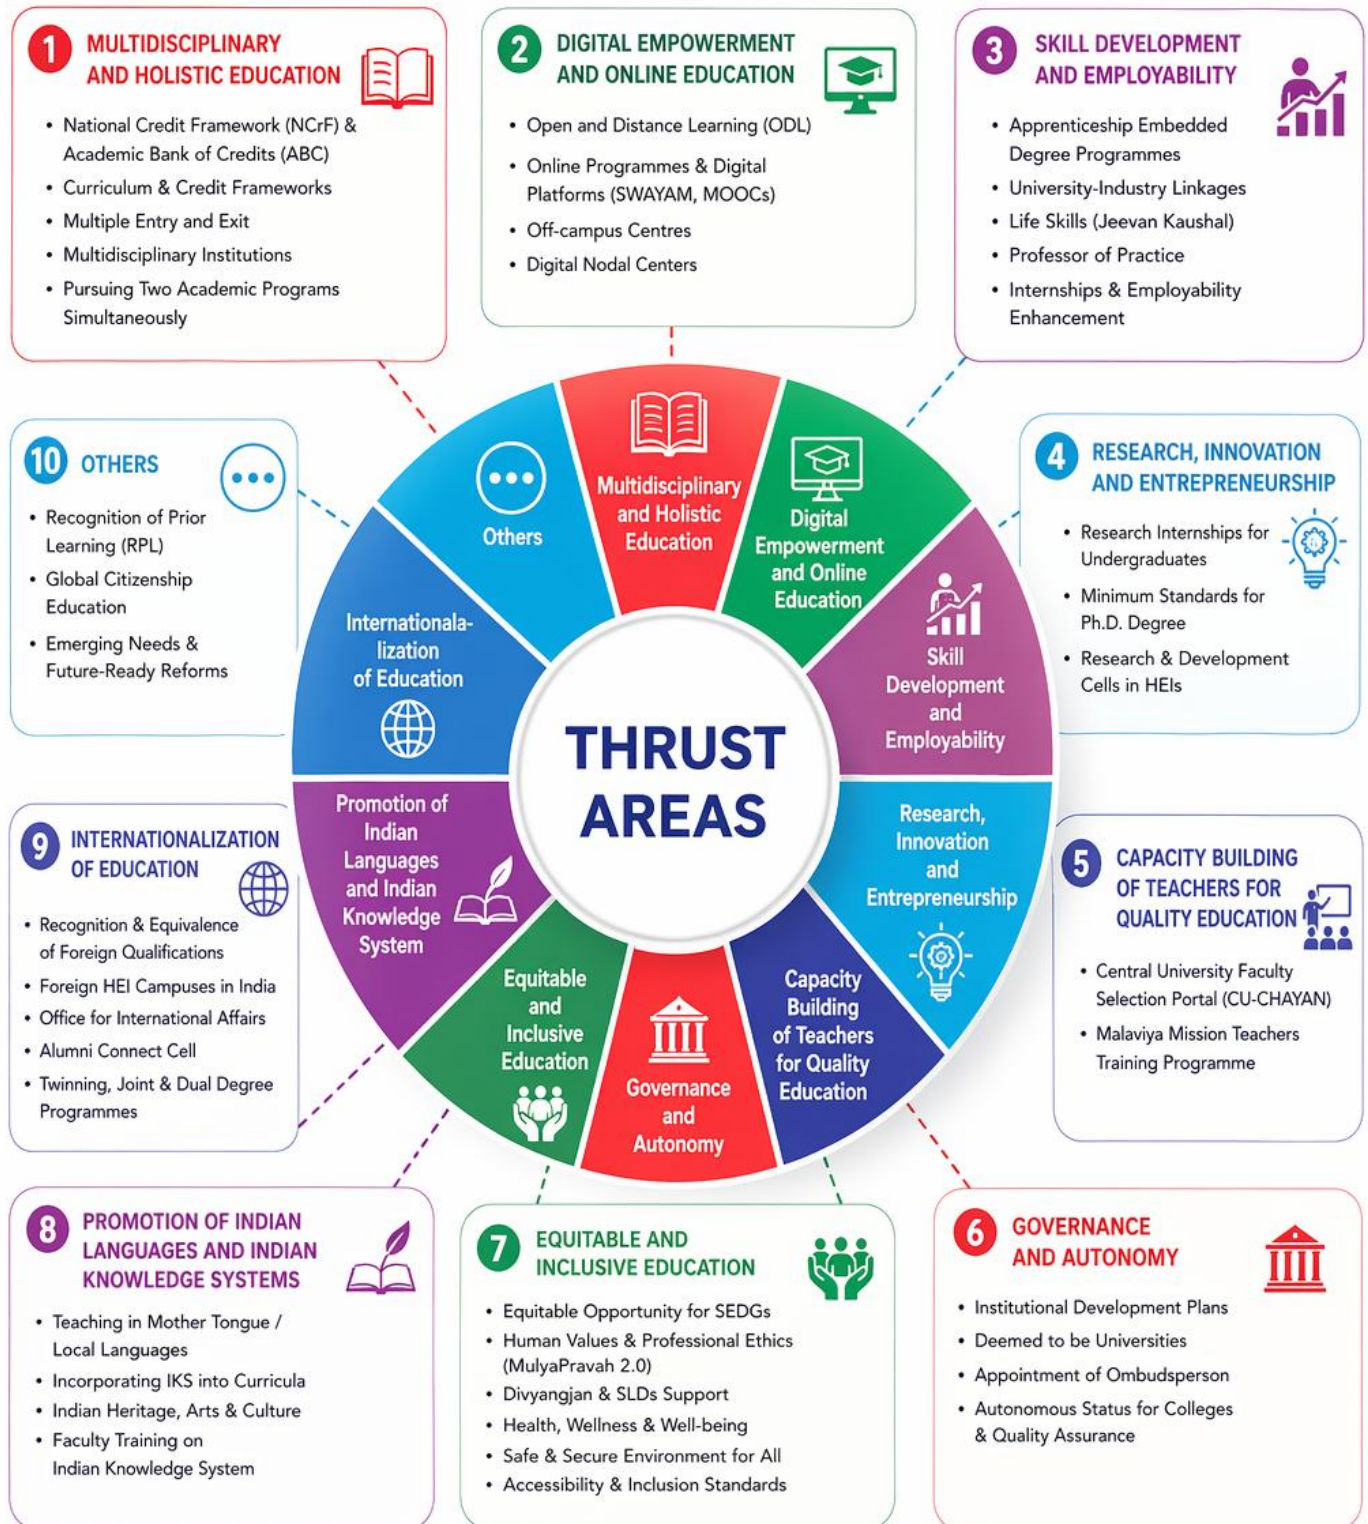

College of Social Work (Empowered Autonomous) Nirmala Niketan

10 THRUST AREAS FOR TRANSFORMING HIGHER EDUCATION

A Holistic Framework for Quality, Equity, Innovation and Global Leadership

Presented by NEP Cell,
**College of Social Work (Empowered Autonomous),
Nirmala Niketan, Mumbai.**